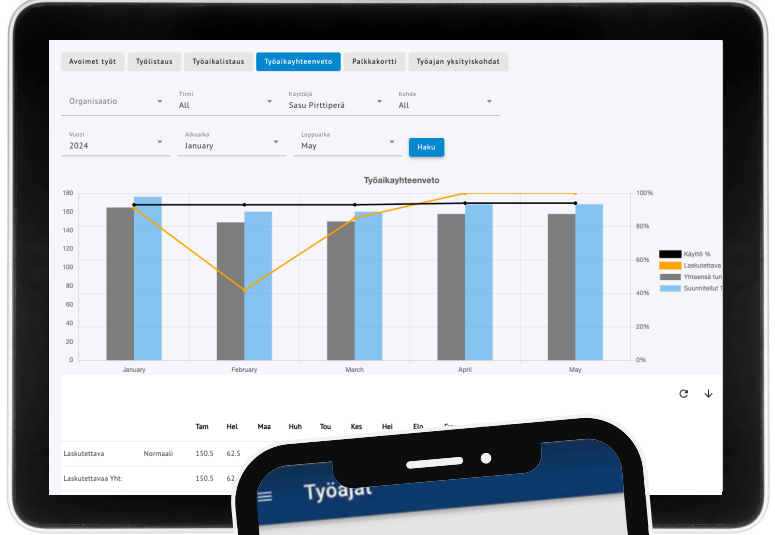

# WORK TIME

FLIQ Work Time enables real-time tracking and reporting of work hours, ensuring that all working hours are logged accurately and up to date.

## FEATURES

- Time Tracking
- Shift Management
- Workflow Integration
- Reporting
- Compliance
- User-Friendly Interface
- Integrations with Collective Agreement changes and other systems

## BENEFITS

- Enhanced Productivity
- Cost Control
- Seamless Operations
- Improved Insights
- Reduced Admin Load

Implementing FLIQ Work Time helps companies streamline time and shift management, ensuring accurate, compliant records and reducing administrative workload. It enhances productivity by optimizing labor resources, provides real-time insights for smarter decision-making, and supports cost control through precise tracking.